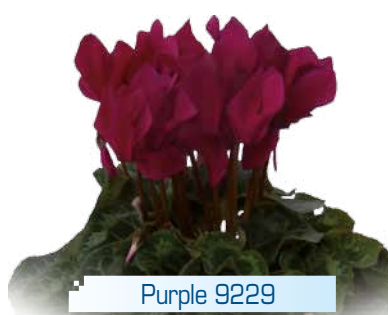

# COLORADO FI

Mini

10-12 cm pot

**New strong Mini type :** Two-tone appearance, well defined and stable. Generous plant structure, mix of 3 early colors .

Mini Original

10/12 cm pot

*Frou-frou*<sup>F1</sup>  
Compact

**Cultivate the originality !** Mini or midi type, Frou-frou is growing strong, suitable for 10.5 to 12-14 cm pots. Bright and lightening colours.

Midi

12/13 cm pot

*Medium*<sup>F1</sup>  
Compact

**Midi type :** the flower size is medium and the plant habit is compact. Can flower at every season. Ideal for compositions and loss-leader pricing. For sells in January or February, you can grow them in 12-14 cm pots.